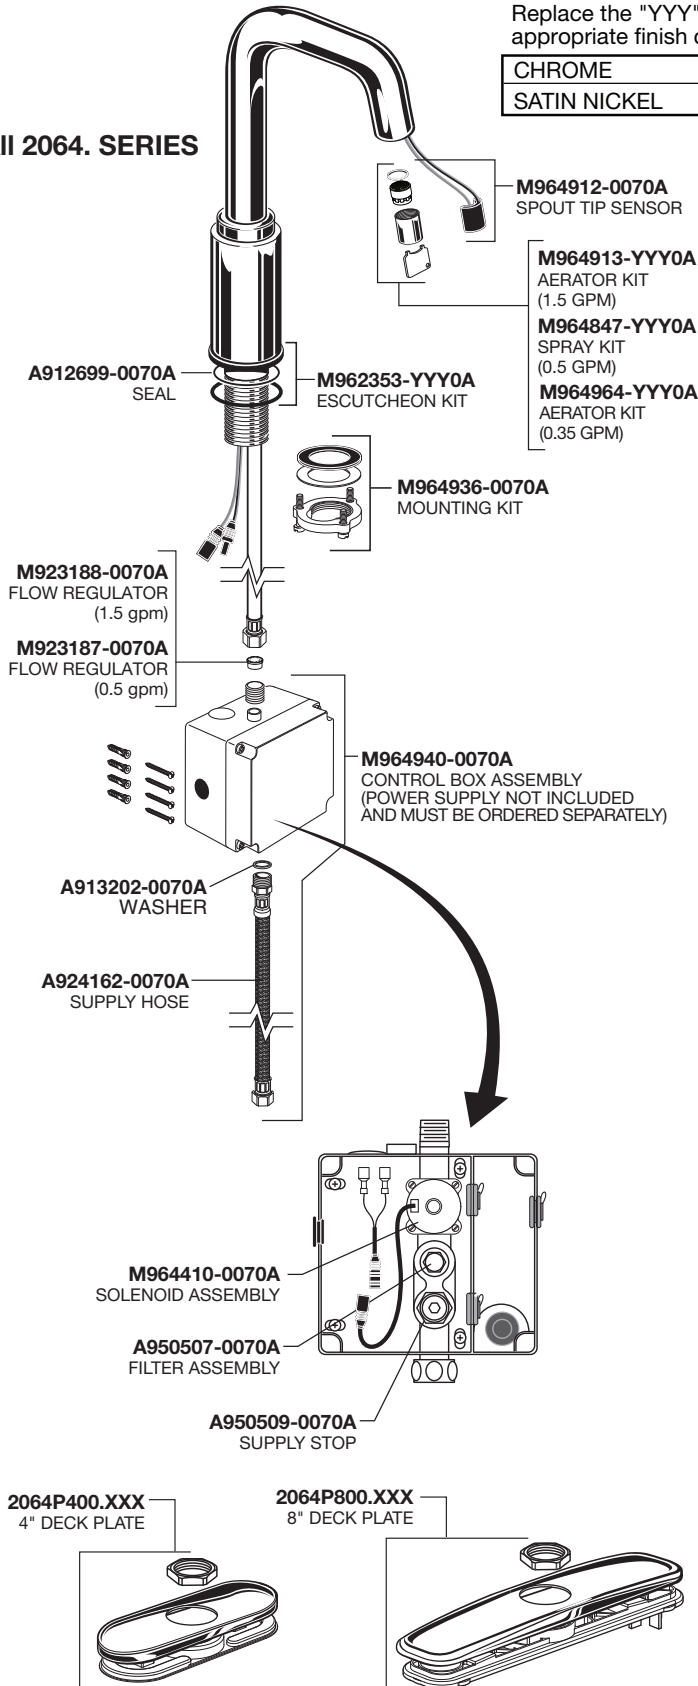

American Standard

SELECTRONIC®

Deck Mount Electronic Proximity Lavatory Faucet

MODEL NUMBERS

2064.14X 2064.15X 206B.10X

All 2064. SERIES

Replace the "YYY" with appropriate finish code

CHROME	002
SATIN NICKEL	295

PWRX Battery Pack 2064.14 – Series

M950361-0070A
PWRX BATTERY PACK

CR-P2 Lithium Battery 2064.15 – Series

A923654-0070A
BATTERY 6V CR-P2

M950514-0070A
BATTERY HOLDER

Plug-In AC Power Kit PK00.PAC

M950338-0070A
POWER SUPPLY

M950360-0070A
CONNECTOR LOCKING DEVICE

M950399-0070A
SINGLE AC ADAPTER

Hard-Wired AC Power Kit PK00.HAC

M950511-0070A
10' EXTENSION

M950527-0070A
POWER SUPPLY

M950360-0070A
CONNECTOR LOCKING DEVICE

Multi-AC Power Kit PK00.MAC